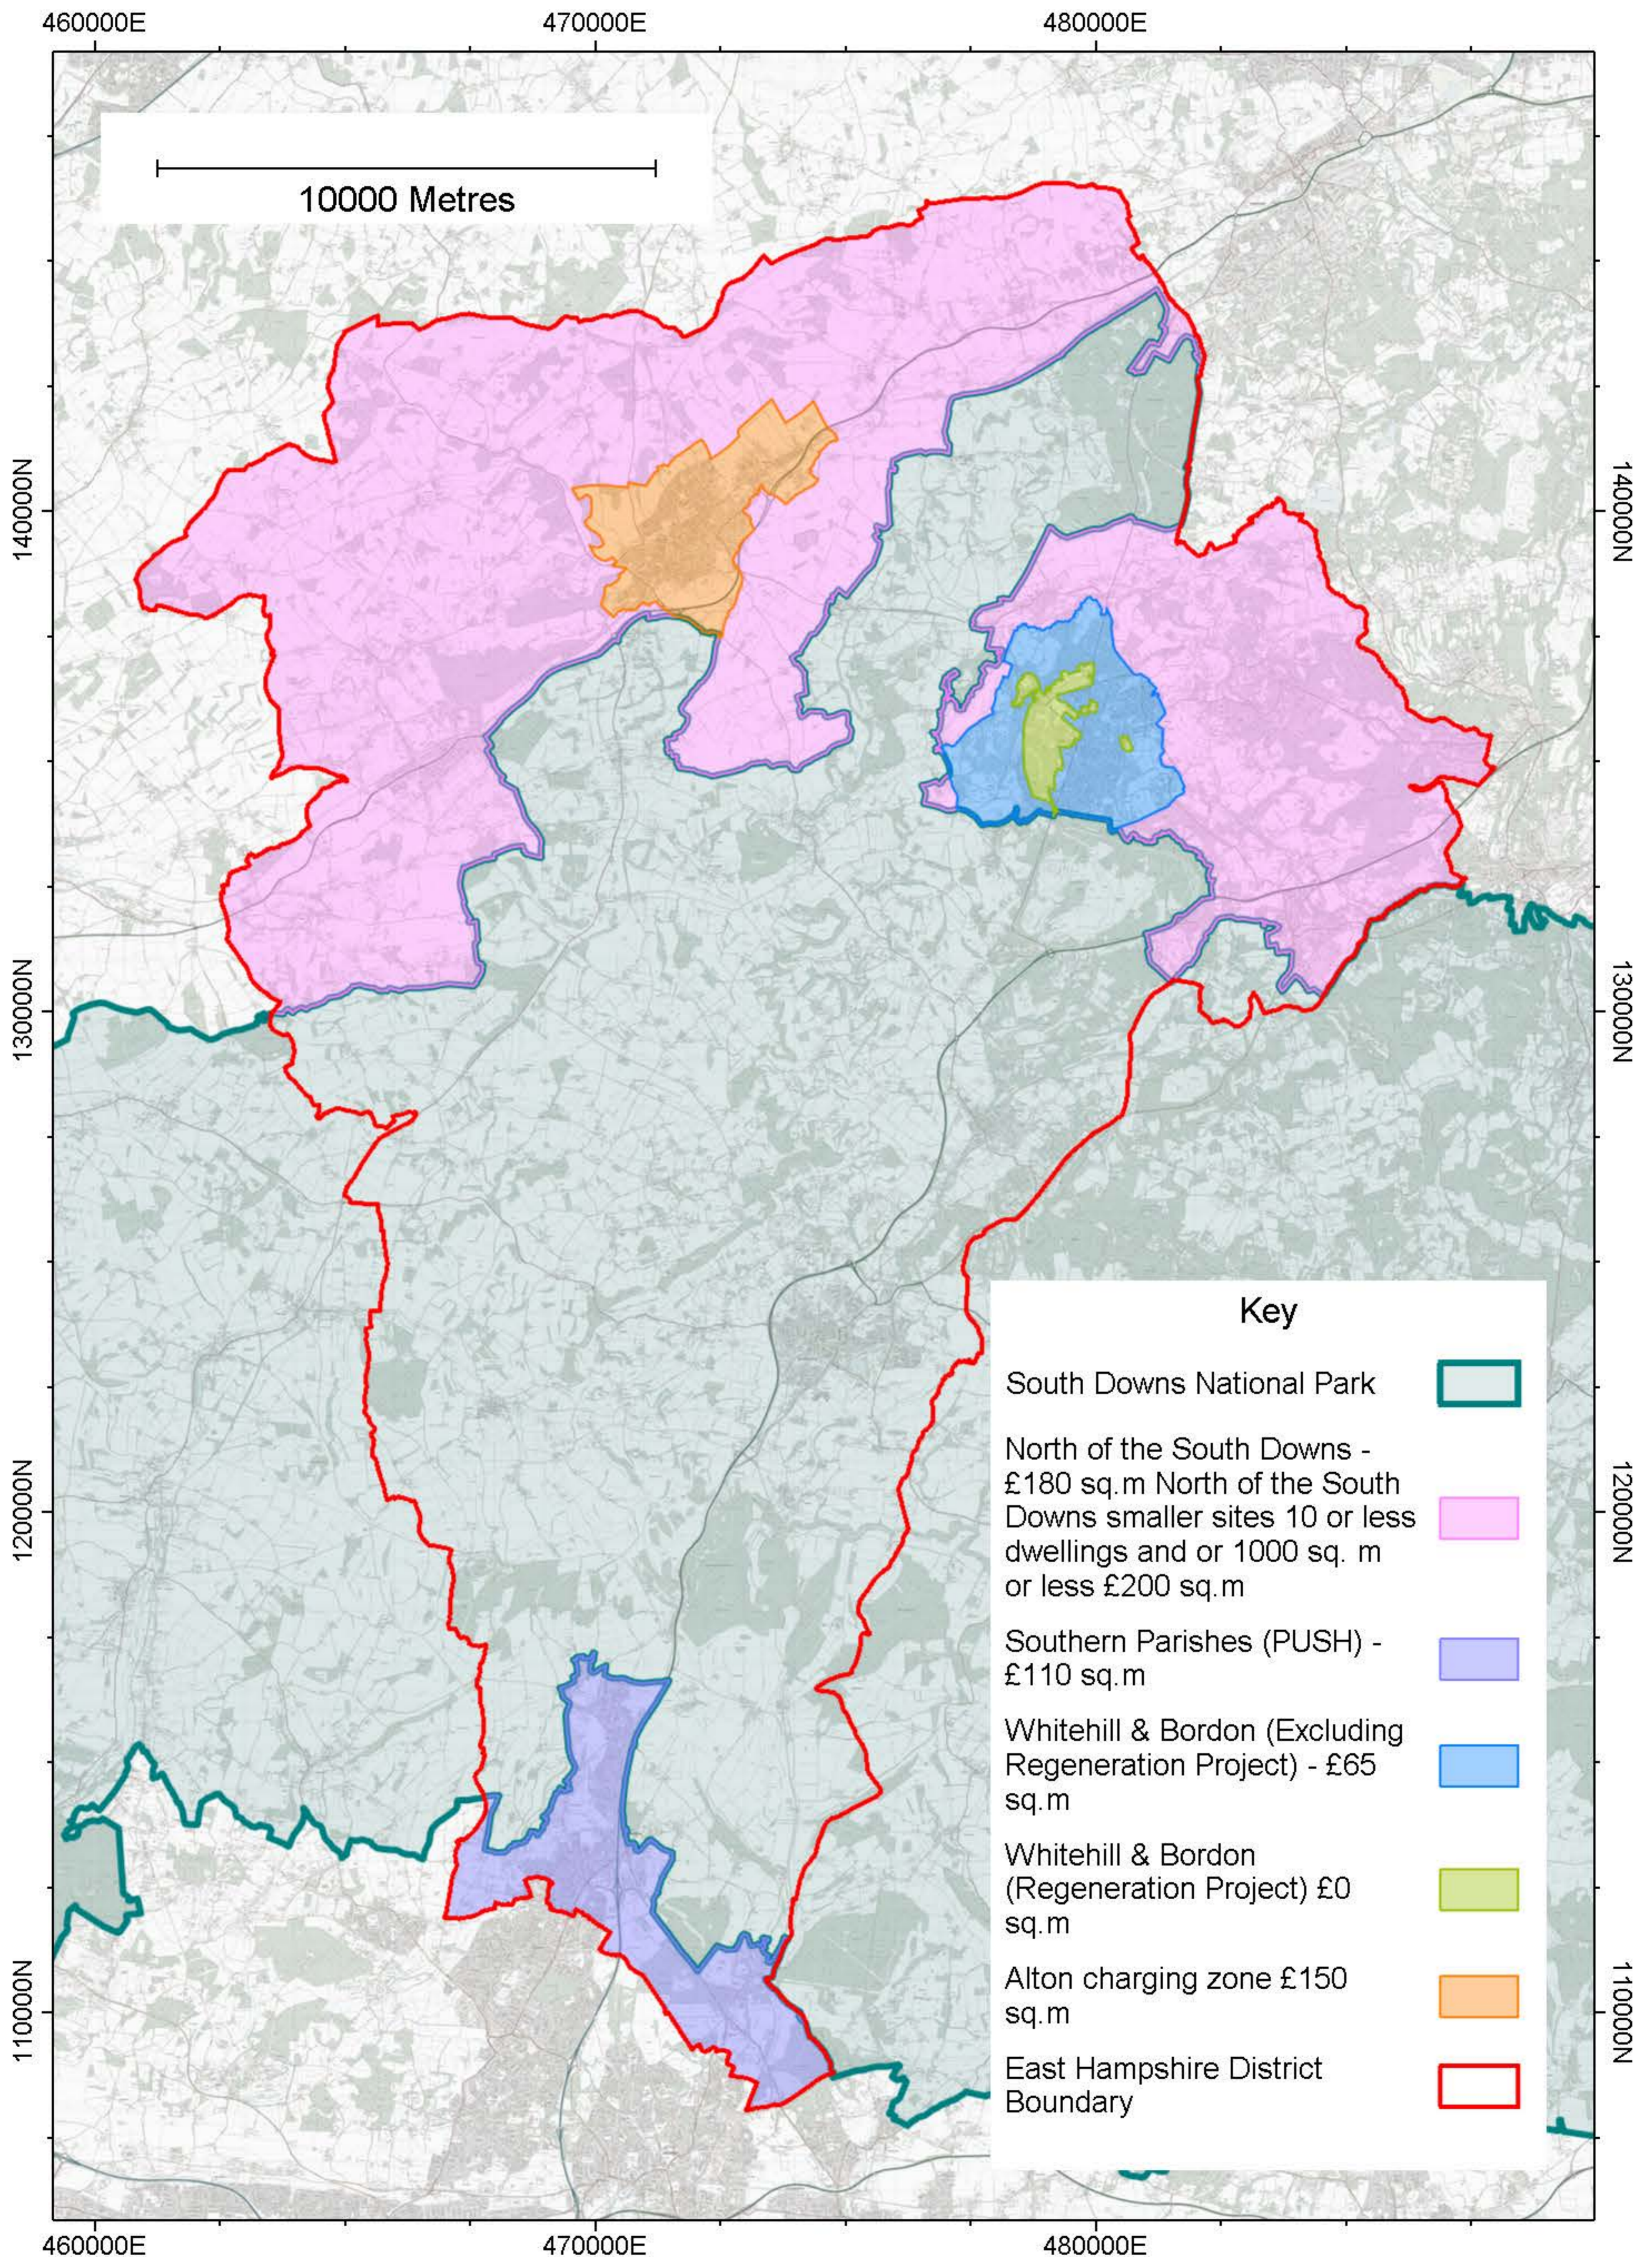

# East Hampshire District Council Submission CIL Levels

# Inset Map - Submission CIL Levels Whitehill & Bordon

477500E

480000E

2000 Metres

137500N

137500N

135000N

135000N

132500N

132500N

477500E

480000E

Key	
South Downs National Park	
North of the South Downs - £180 sq.m	
North of the South Downs smaller sites 10 or less dwellings and or 1000 sq. m or less £200 sq.m	
Whitehill & Bordon (Excluding Regeneration Project) - £65 sq.m	
Whitehill & Bordon (Regeneration Project) £0 sq.m	
East Hampshire District Boundary	

# Inset Map - Submission CIL Levels Alton charging zone