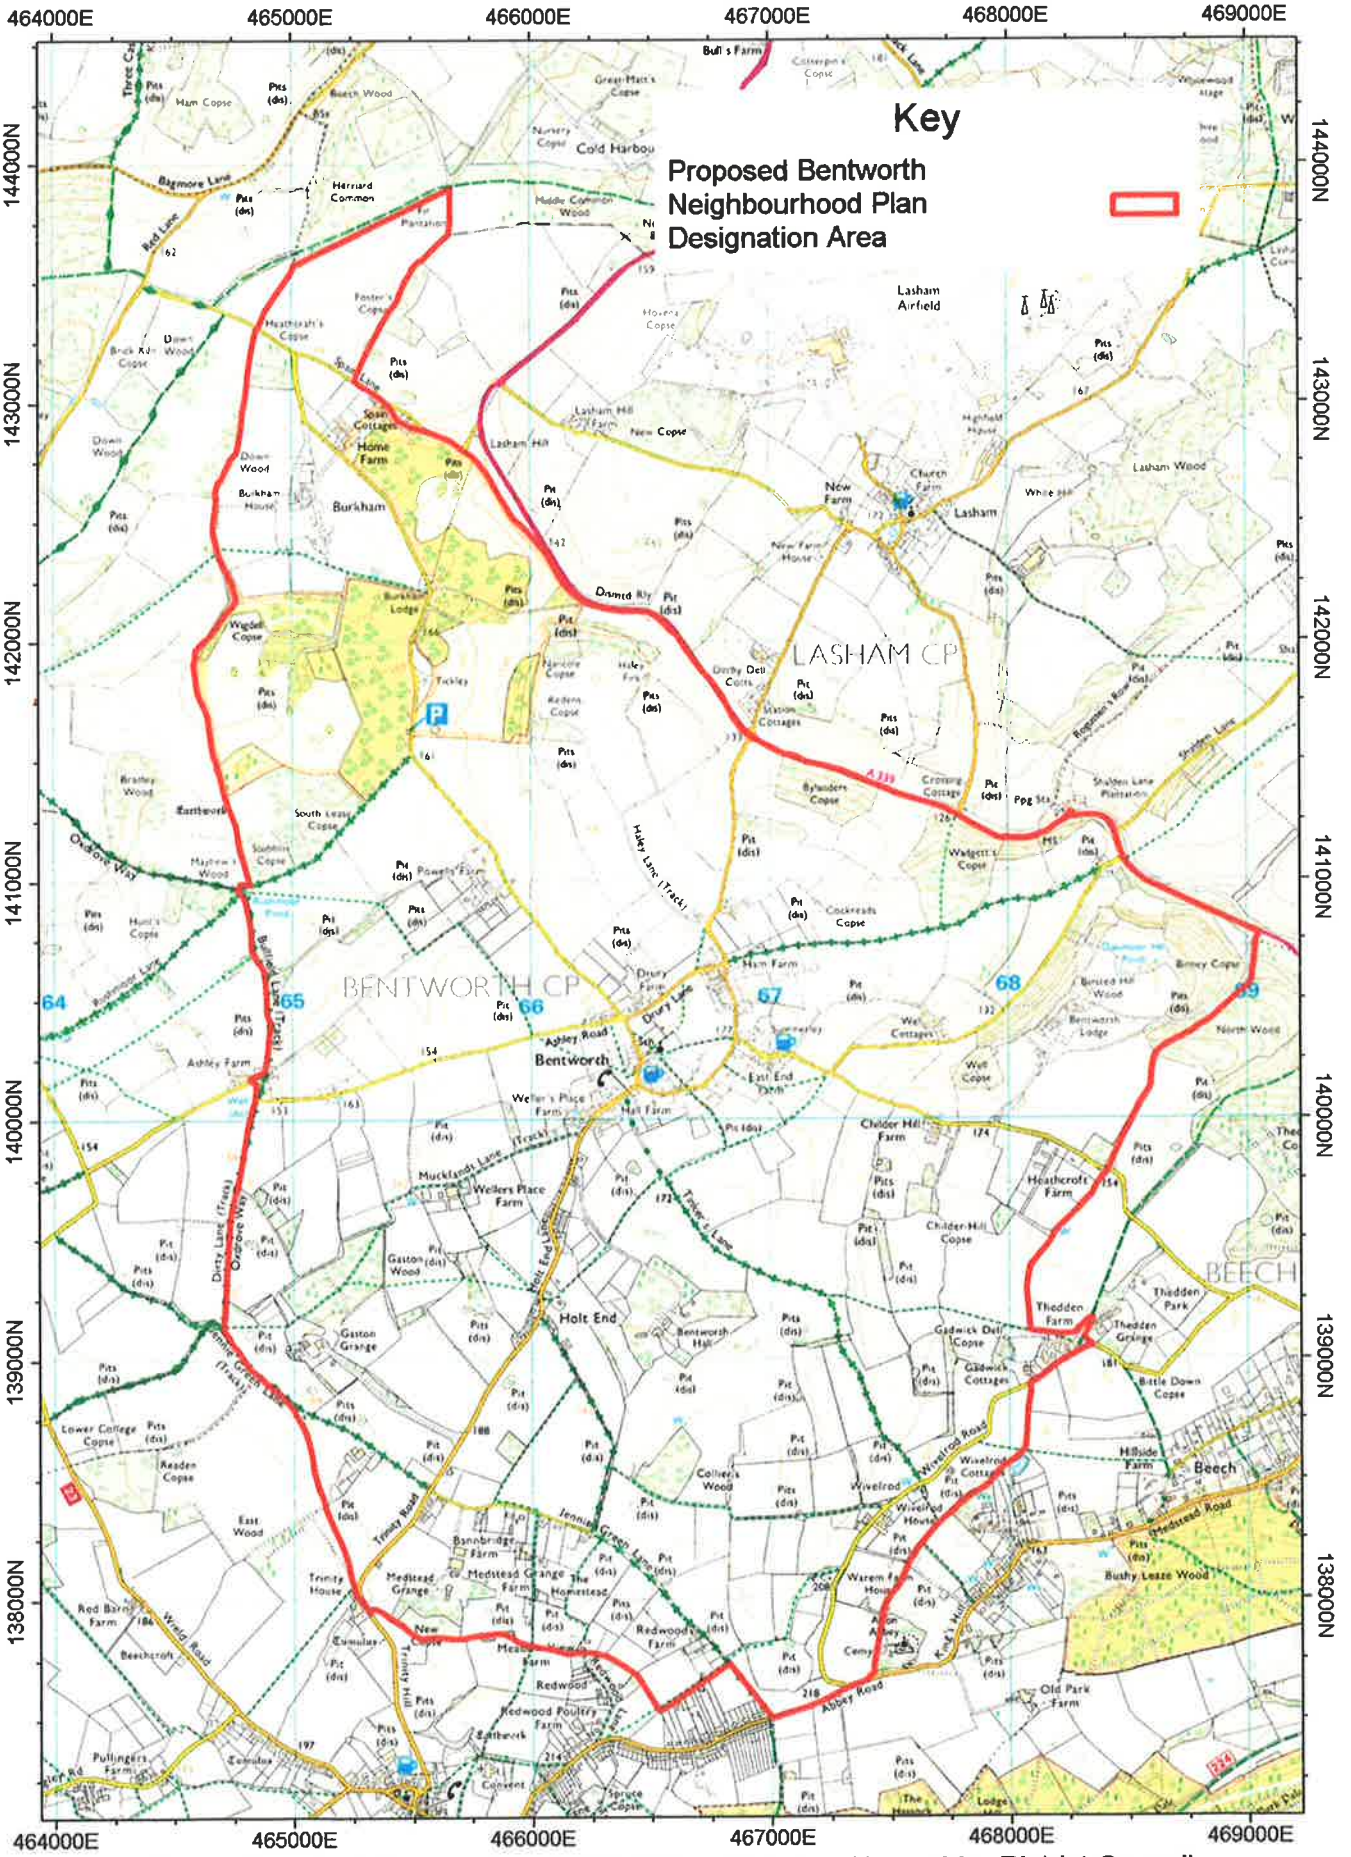

Bentworth Neighbourhood Plan Designation Area

Crown Copyright Reserved LC 100024238-2015 East Hampshire District Council

AK VP.