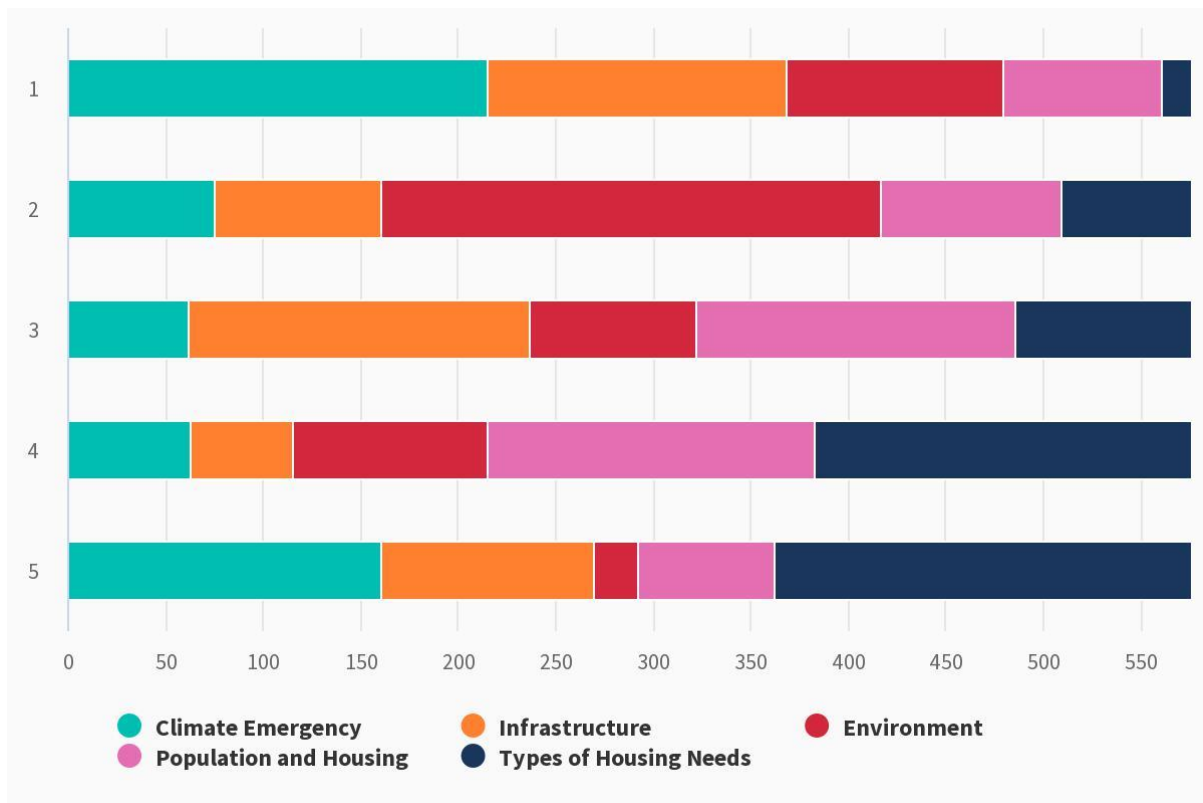

Overview

<https://ehdclocalplan.commonplace.is/en-GB/proposals/issues-and-priorities-overview/step1>

OV1 Please sort these key issues in order of importance to you

This question attracted the most responses. 575 people responded (around 2/3 of total respondents). The Climate Emergency was most commonly chosen as the most important issue with over 1/3 of respondents choosing it. However, around 1/4 of respondents conversely placed the Climate Emergency as the least important issue to them. The environment was consistently identified as a very important issue: 19% chose it as the most important issue, whilst 45% selected it as the second-most important issue. Less than 4% considered the environment as the least important issue.